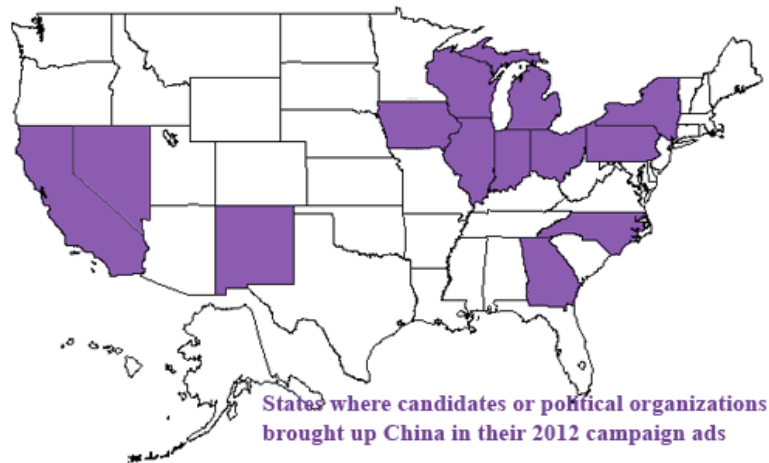

USC US-China Institute

南加州大学美中学院

china.usc.edu

2010 U.S. gubernatorial and congressional election

2012 U.S. congressional election

For more information and sample commercials from the 2010 and 2012 election, please visit:

USC U.S.-China Institute *Talking Points*

2010: <http://china.usc.edu/ShowArticle.aspx?articleID=2275> and

<http://www.china.usc.edu/ShowArticle.aspx?articleID=2296>

2012: <http://china.usc.edu/ShowArticle.aspx?articleID=2926>