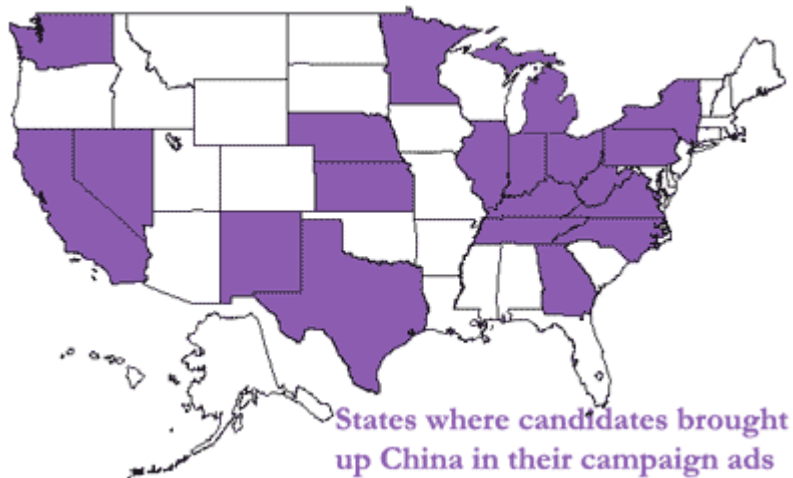

USC US-China Institute

南加州大学美中学院

china.usc.edu

2010 U.S. gubernatorial and congressional election

2012 U.S. congressional election

For more information and sample commercials from the 2010 and 2012 election, please visit:

USC U.S.-China Institute *Talking Points*

2010: <http://china.usc.edu/ShowArticle.aspx?articleID=2275> and

<http://www.china.usc.edu/ShowArticle.aspx?articleID=2296>

2012: <http://china.usc.edu/ShowArticle.aspx?articleID=2926>